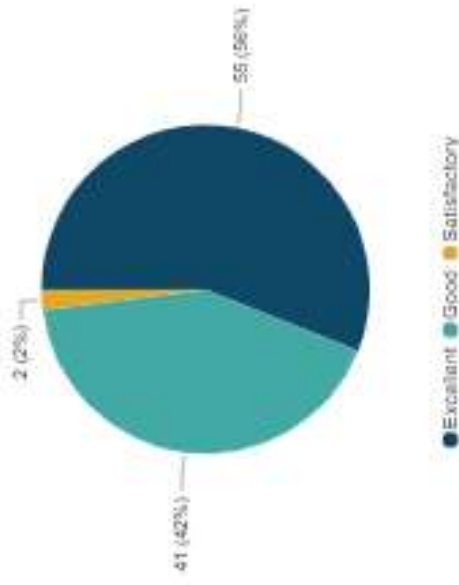

Member Service Team Presentation Feedback – 1st October 2022 - 31st December 2022

Pension Consultations

Event Rating

● Excellent ● Good

Interaction Rating

● Very satisfied ● Satisfied

Presenter Rating

● Excellent ● Good

Service Rating

● Very satisfied ● Satisfied ● Neither satisfied nor dissatisfied

Member Service Team Presentation Feedback – 1st October 2022 - 31st December 2022

Event Rating

Interaction Rating

Presenter Rating